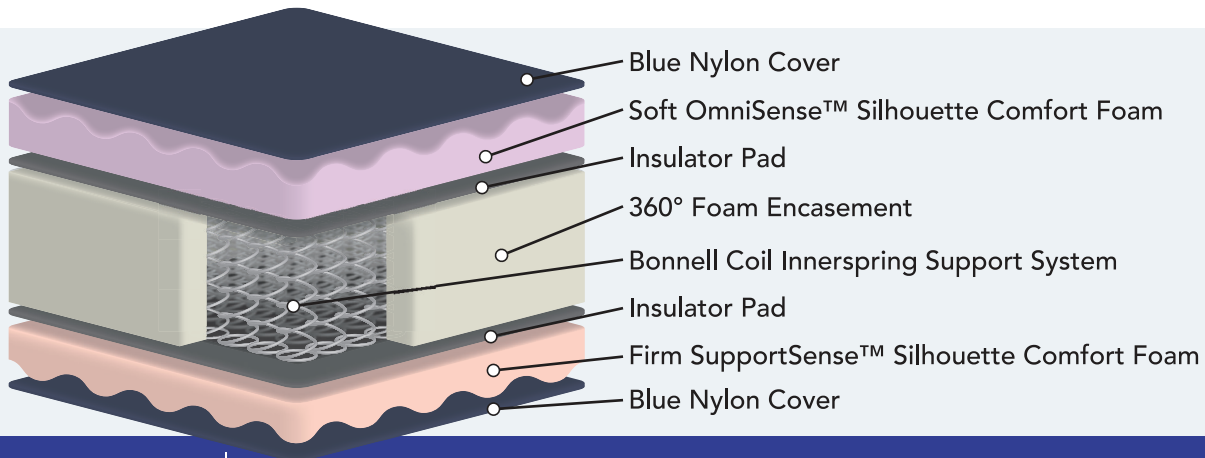

## 2-SIDED INVERTED SEAM DUAL COMFORT

7 1/2 INCH PROFILE

### Nylon Cover

210 denier nylon is soft and breathable. Our nylon mattresses are anti-microbial, stain and bacteria resistant.

### Water Resistant

The 210 Denier Nylon is Fluid proof, the fabric will resist all liquid penetration.

### Inverted Seams

Research has shown that bed bugs live and reproduce in the tape edges of a mattress. Our lock stitched inverted seams prevent the infestation of bed bugs and eliminate any chance of the tearing, snagging or unraveling of an exposed tape edge.